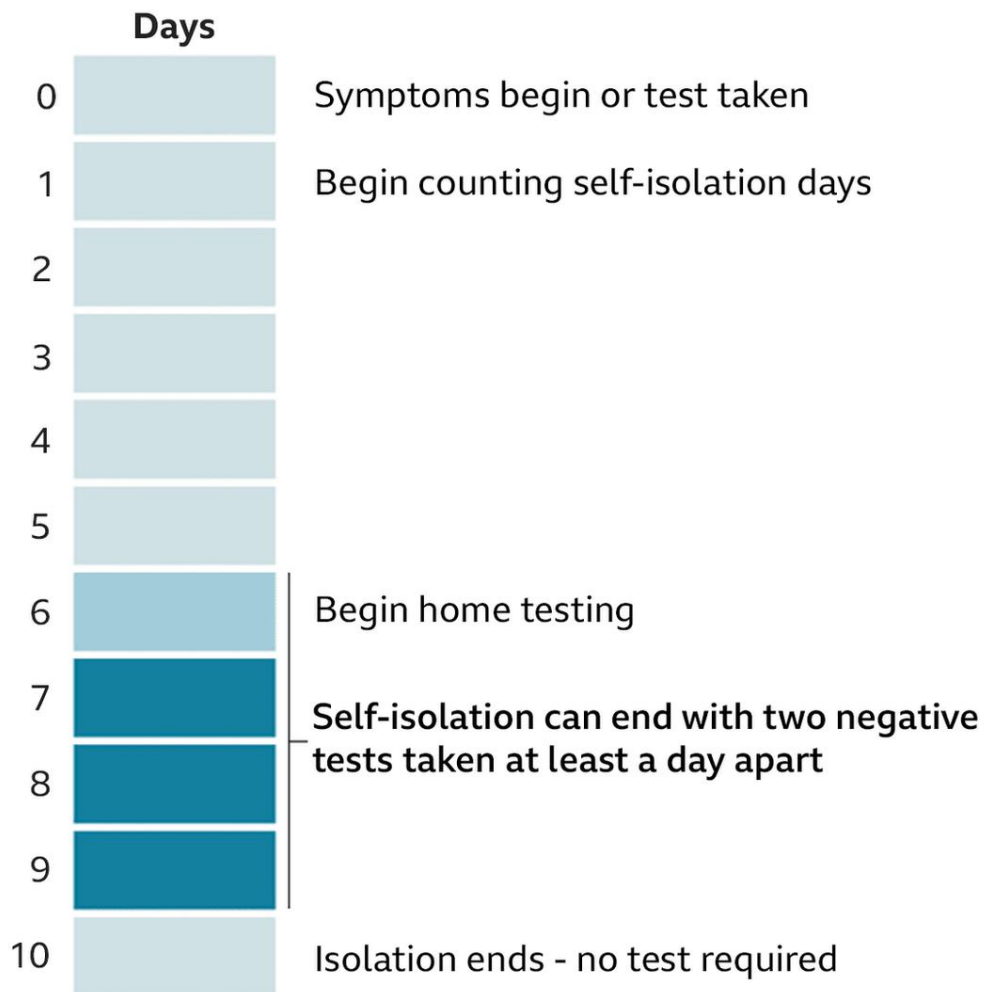

How the seven-day isolation rule works in England

Source: NHS